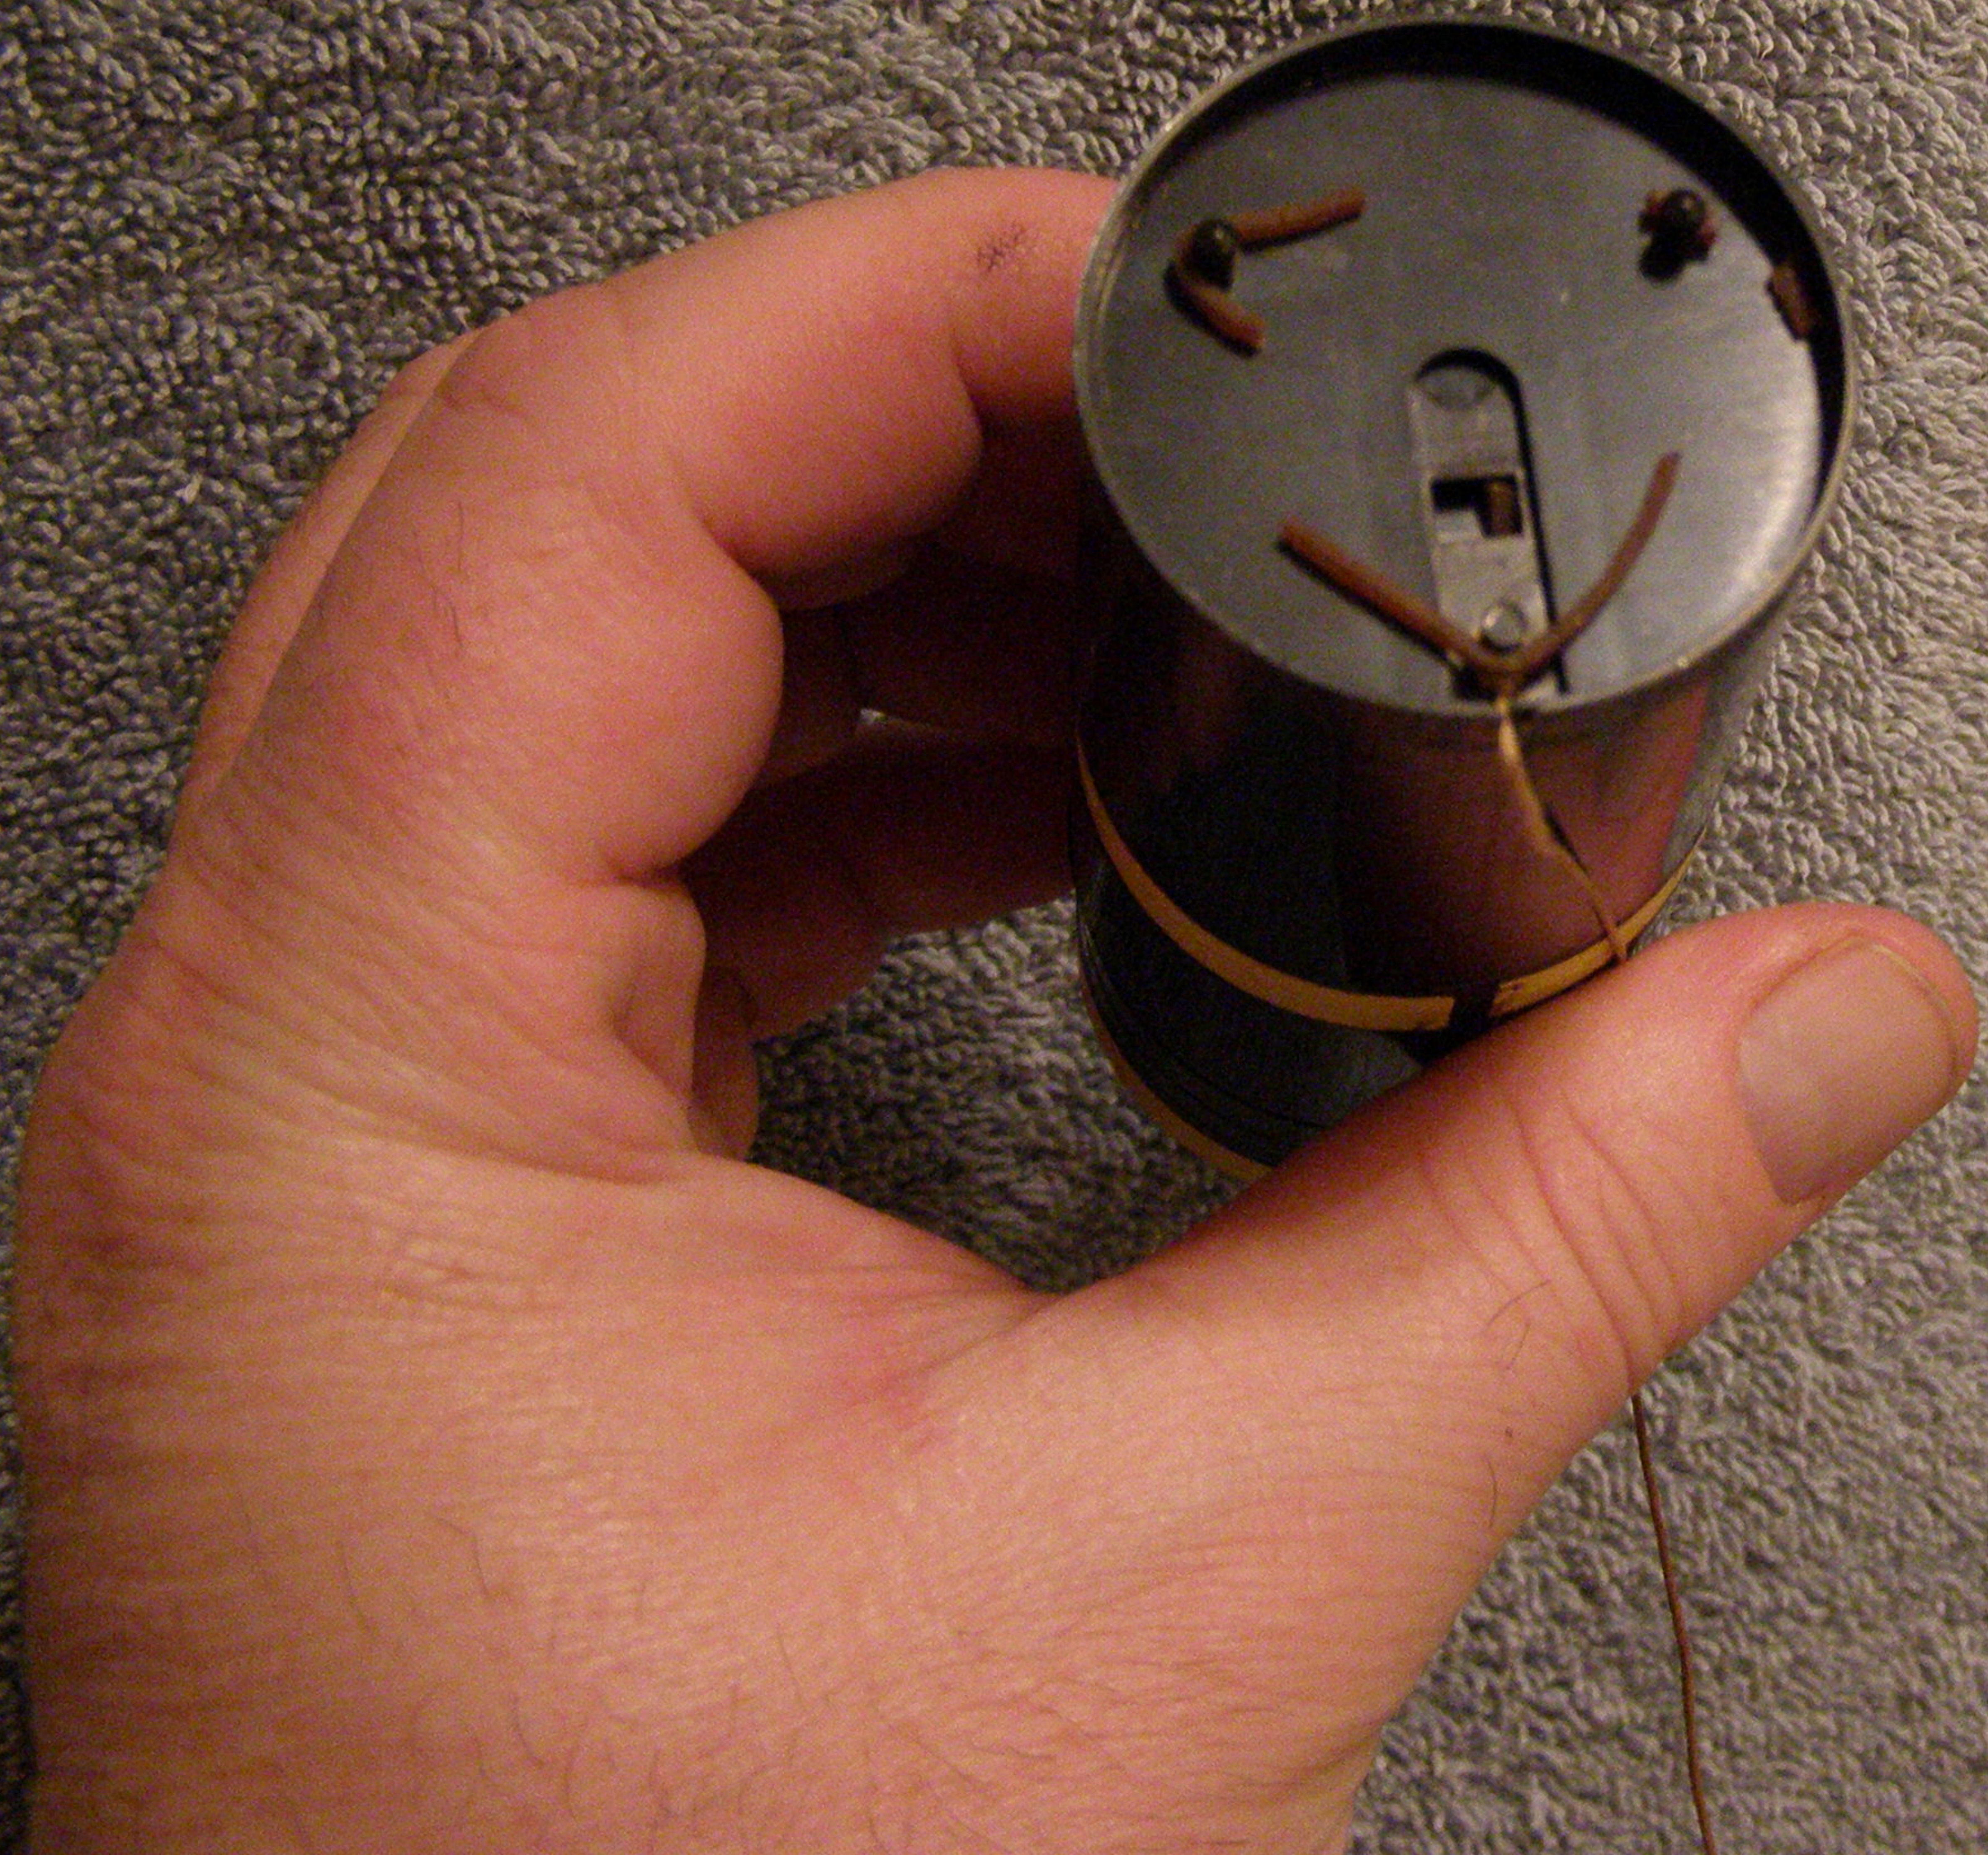

CAMROC

CAMROC

CAMROCK

BATES NATIONAL  
RULER  
MADE IN U.S.A.  
5  
1 2 3 4 5 6 7 8 9

CAMROCK

BATES NATIONAL  
RULER  
THE BATES MFG. CO.  
HACKETTSTOWN, N.J.  
CENTIMETERS ON ONE SIDE  
INCHES ON THE OTHER

**CAMROC**

BATES NATIONAL  
RULE  
THE BATES MFG. CO.  
A LISTED PRODUCT  
MADE IN THE U.S.A.

BR-6  
1 2 3 4 5 6  
1 2 3 4 5 6  
BATES NATIONAL  
THE BATES OPTICAL CO.  
MADE IN U.S.A.  
RULER  
1 2 3 4 5 6