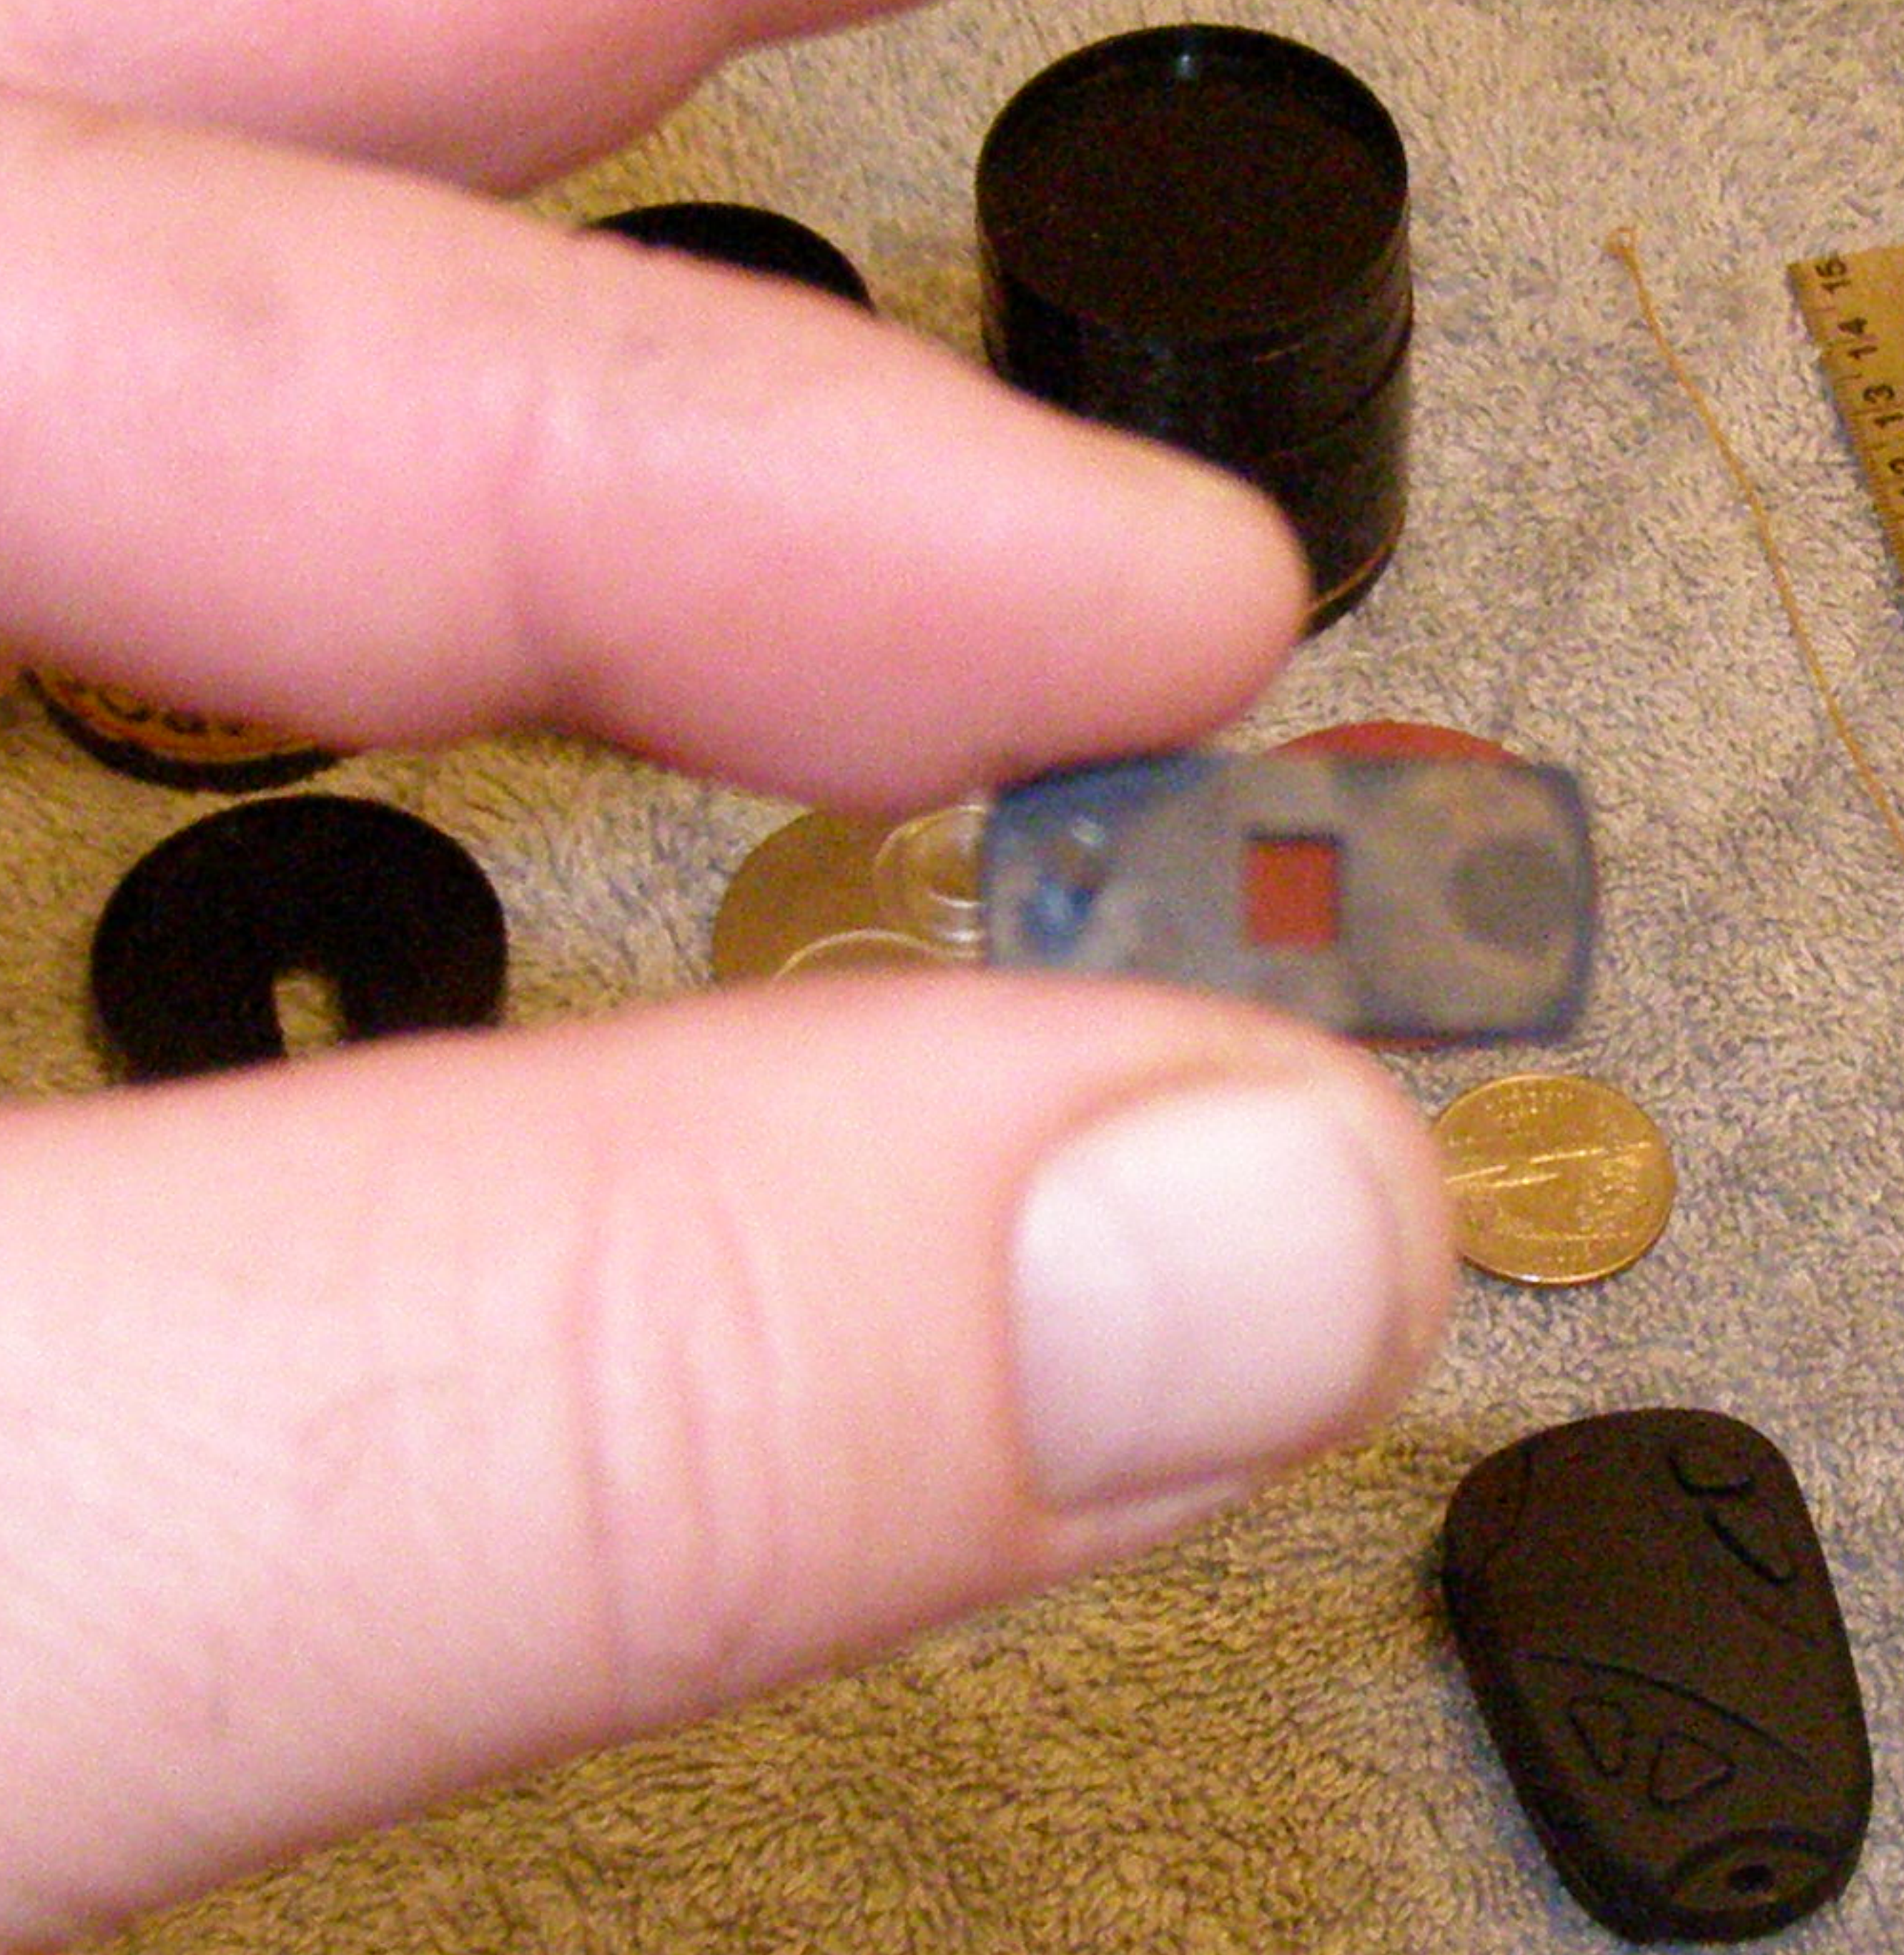

CAMROC

CAMROC

CAMROCK

BATES NATIONAL  
RULER  
MADE IN U.S.A.  
5  
1 2 3 4 5 6 7 8 9

CAMROCK

BATES NATIONAL  
RULER  
THE BATES MFG. CO.  
HACKETTSTOWN, N.J.  
CENTIMETERS ON ONE SIDE  
INCHES ON THE OTHER

**CAMROC**

BATES NATIONAL  
RULE  
THE BATES MFG. CO.  
A LISTED PRODUCT  
MADE IN THE U.S.A.

BR-6  
1 2 3 4 5 6  
1 2 3 4 5 6  
BATES NATIONAL  
THE BATES OPTICAL CO.  
MADE IN U.S.A.  
RULER  
1 2 3 4 5 6