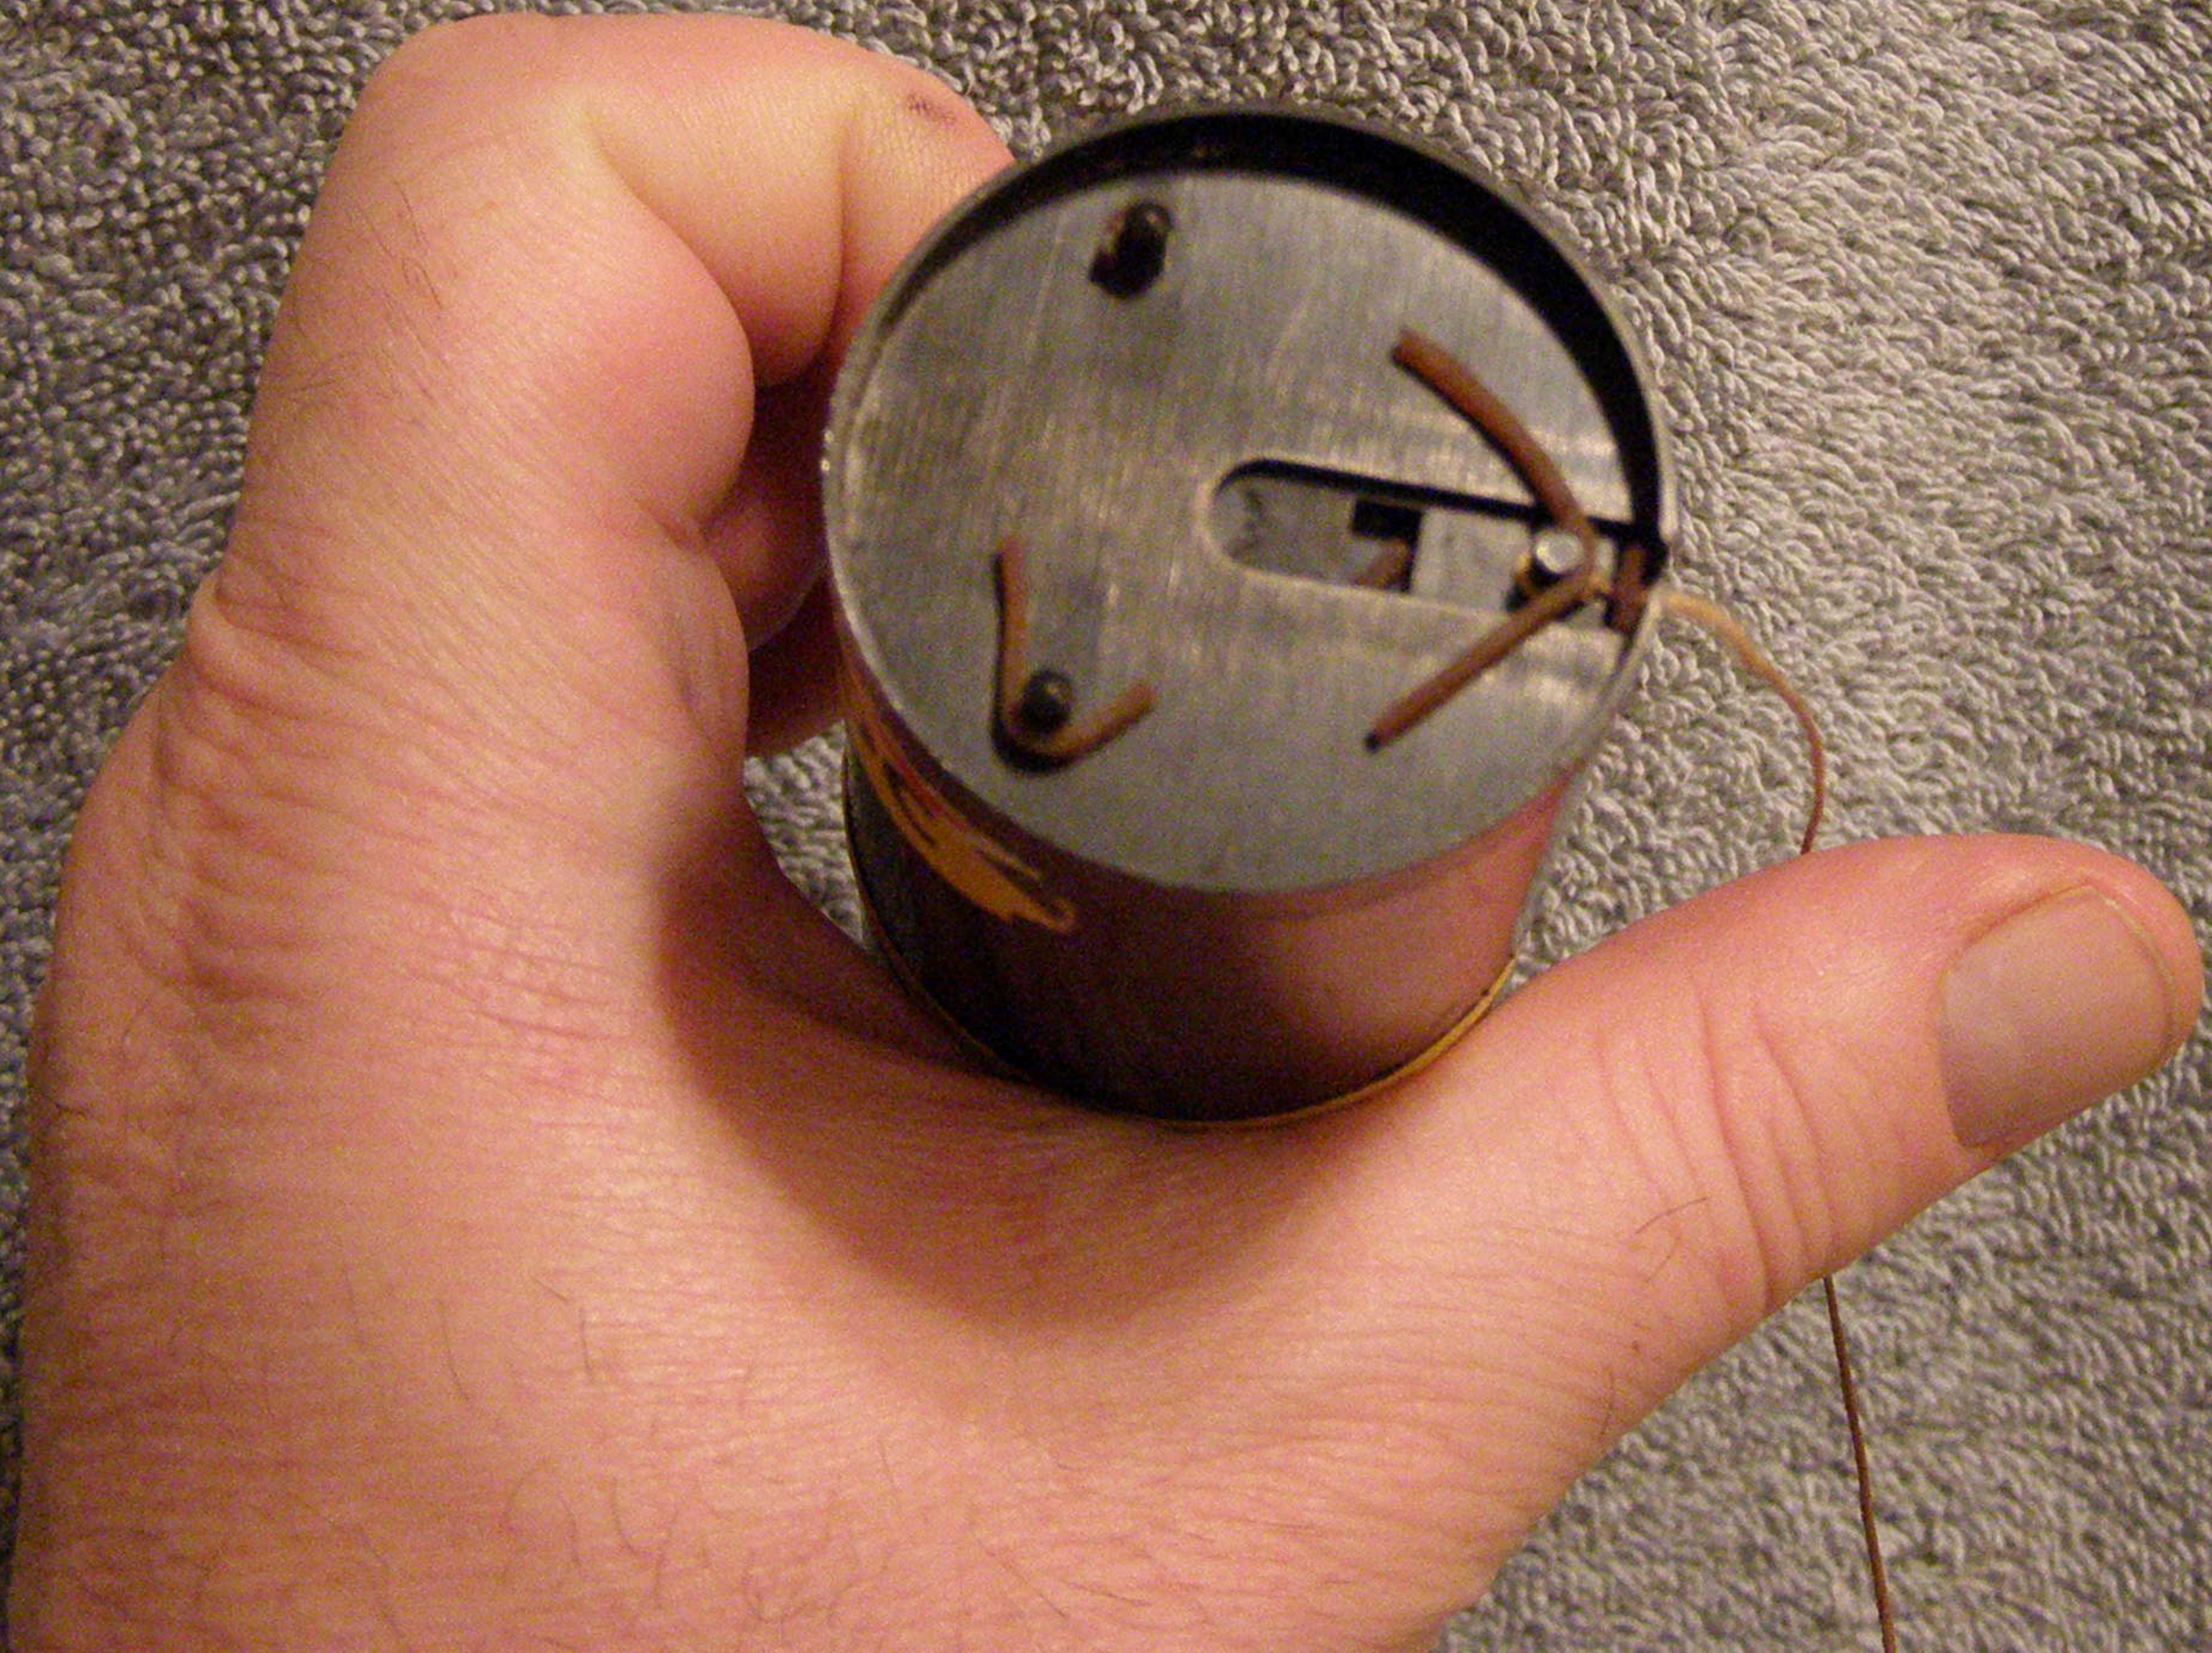

CAMROC

CAMROC

CAMROCK

BATES NATIONAL  
RULER  
MADE IN U.S.A.  
5  
1 2 3 4 5 6 7 8 9

CAMROCK

BATES NATIONAL  
RULER  
THE BATES MFG. CO.  
HACKETTSTOWN, N.J.  
CENTIMETERS ON ONE SIDE  
INCHES ON THE OTHER

**CAMROC**

BATES NATIONAL  
RULE  
THE BATES MFG. CO.  
A LISTED PRODUCT  
MADE IN THE U.S.A.

BR-6  
1 2 3 4 5 6  
1 2 3 4 5 6  
BATES NATIONAL  
THE BATES OPTICAL CO.  
MADE IN U.S.A.  
RULER  
1 2 3 4 5 6