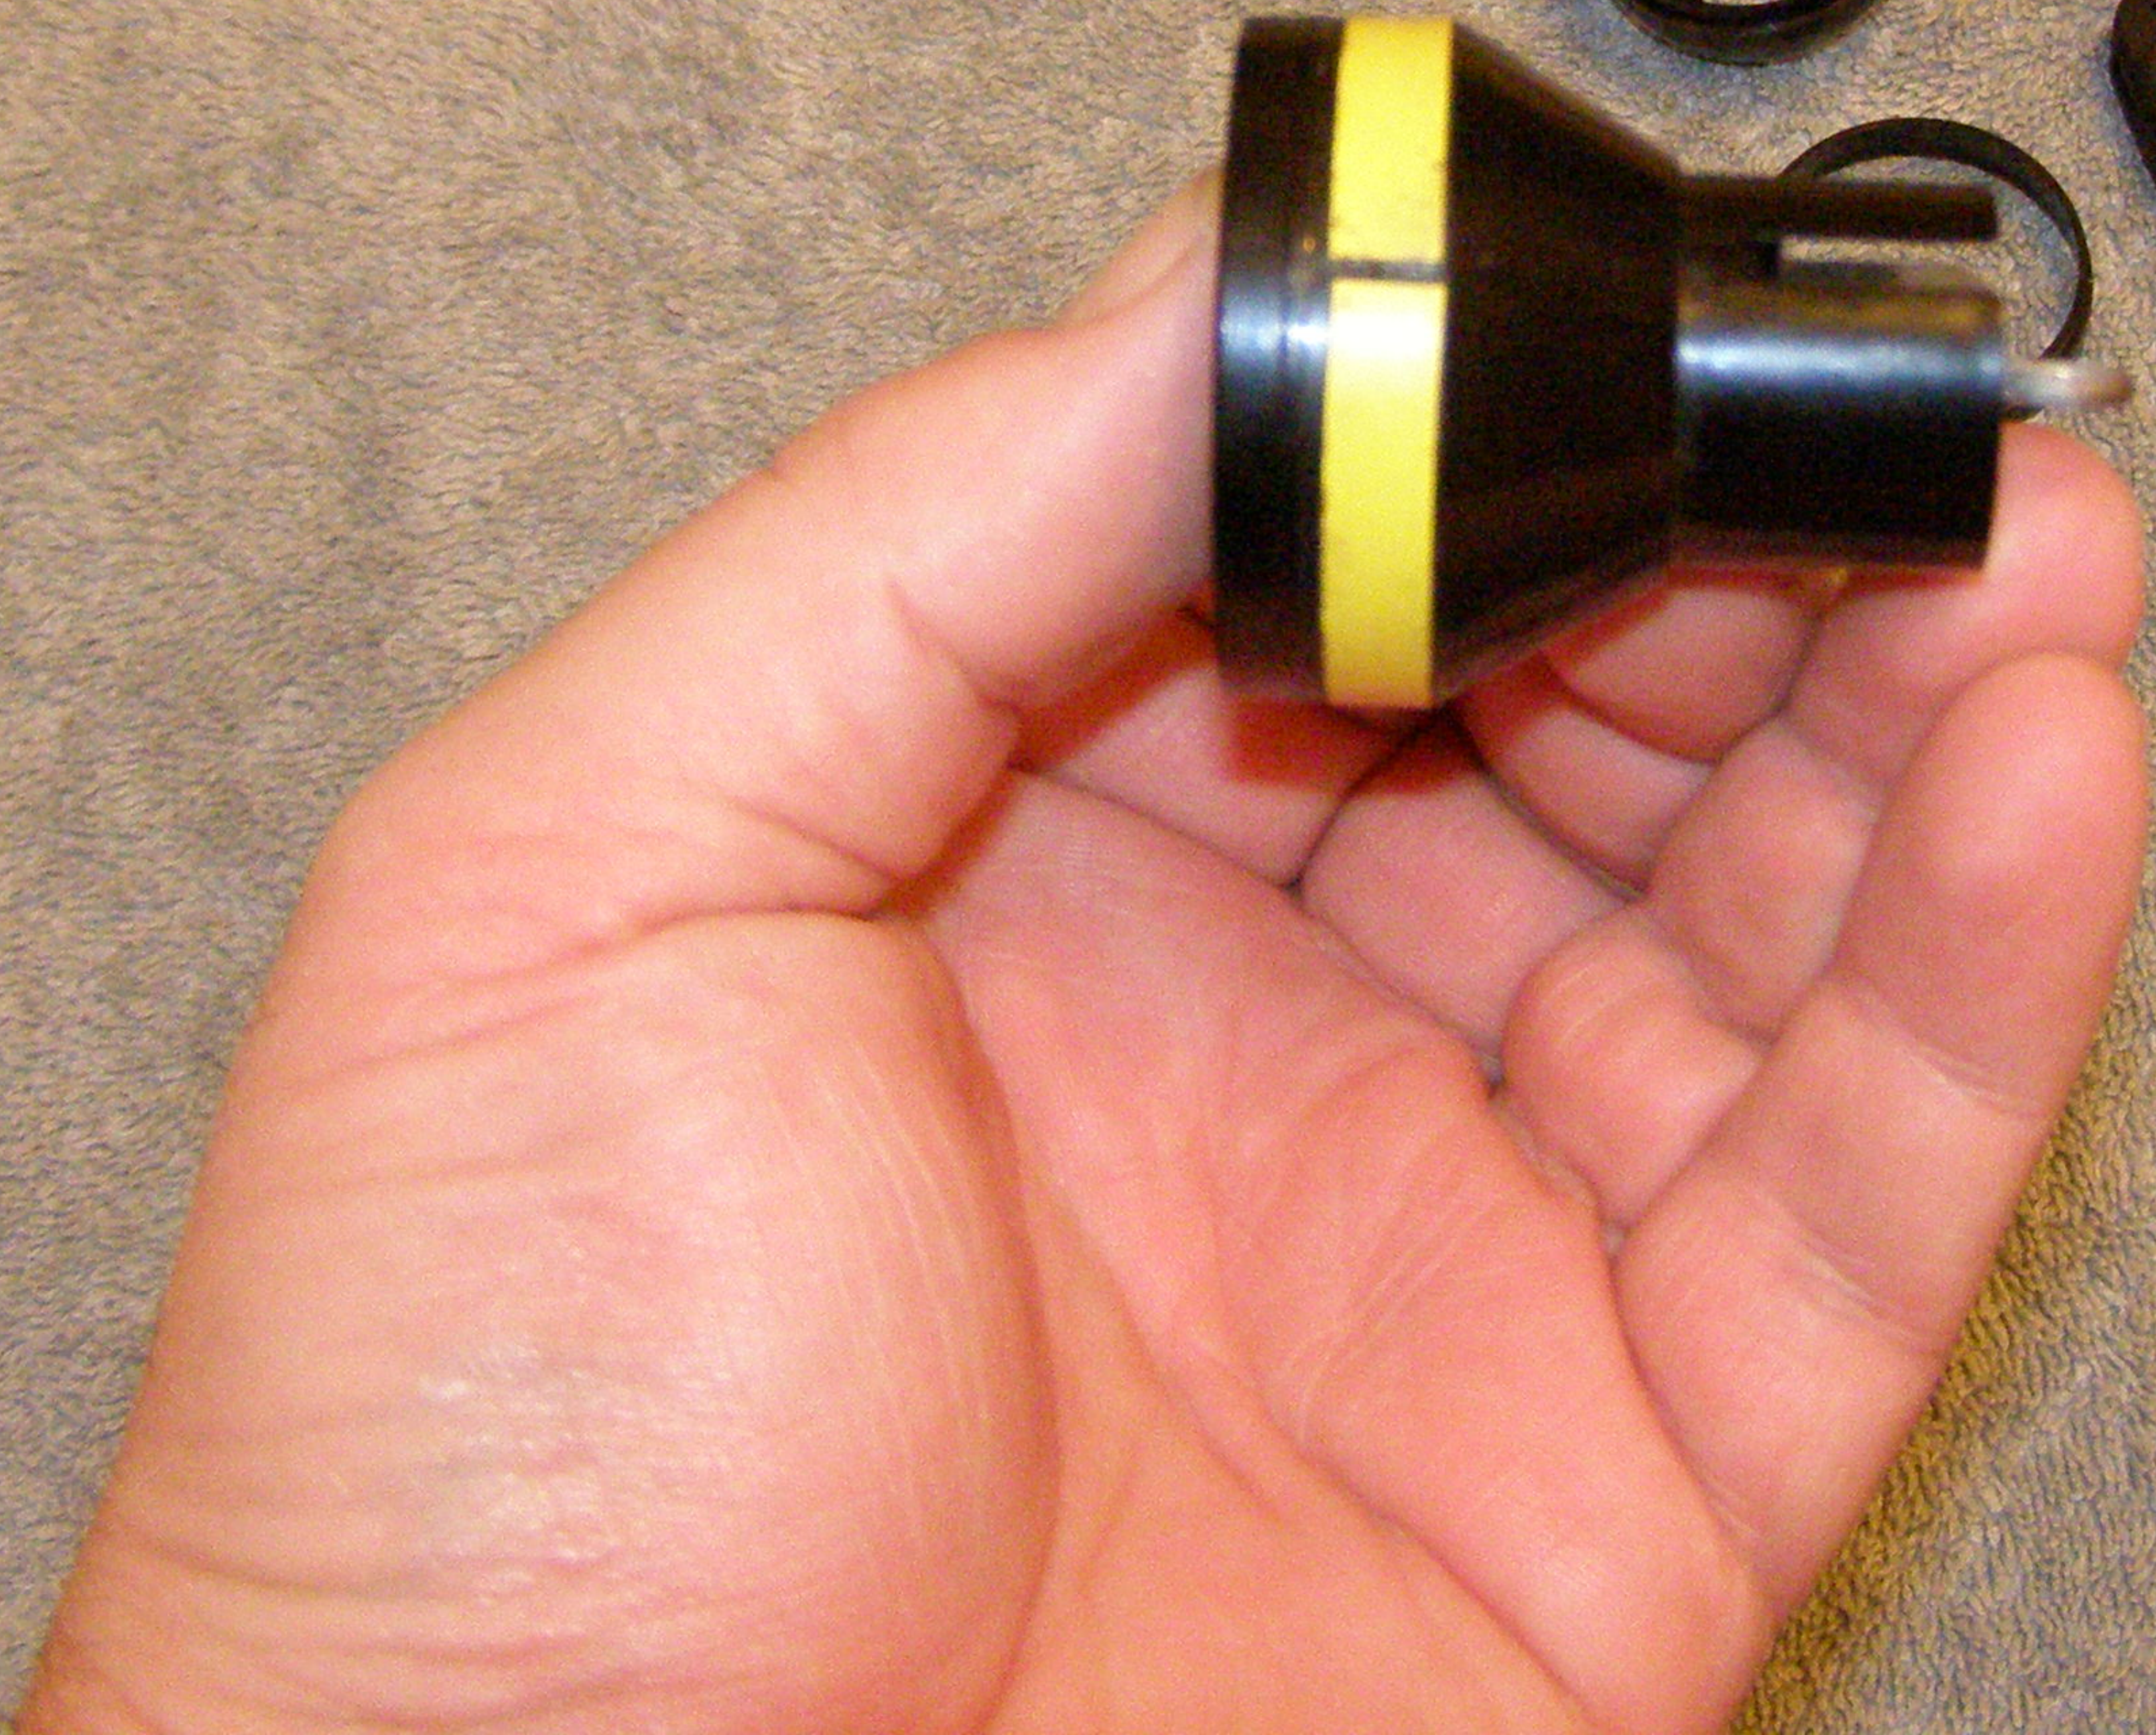

CAMROC

CAMROC

CAMROCK

BATES NATIONAL  
RULER  
MADE IN U.S.A.  
5  
1 2 3 4 5 6 7 8 9

CAMROCK

BATES NATIONAL  
RULER  
THE BATES MFG. CO.  
HACKETTSTOWN, N.J.  
CENTIMETERS ON ONE SIDE  
INCHES ON THE OTHER

**CAMROC**

BATES NATIONAL  
RULE  
THE BATES MFG. CO.  
A LISTED PRODUCT  
MADE IN THE U.S.A.

BR-6  
1 2 3 4 5 6  
1 2 3 4 5 6  
BATES NATIONAL  
THE BATES OPTICAL CO.  
MADE IN U.S.A.  
RULER  
1 2 3 4 5 6