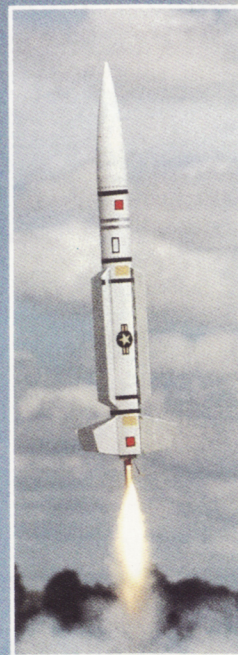

North Coast Rocketry

**Remember rockets?
Bet you don't remember
rockets this big or powerful!**

The NCR PATRIOT (shown in the background) is over 4 ft. tall and can soar to over 1000 feet on a G motor. The kit features huge, three color decal sheets and die cut plywood fins. This is the most impressive Patriot kit you can buy!

$49.95

Our "READY TO FLY" PATRIOT kit includes a launcher, launch controller, and two motors to get you "into the air" in no time flat. It's the best way to get flying, and our best kit value!

$119.95

The AVATAR SLV (far right) is a lightweight, impact resistant styrene glider over 3' long that boosts under rocket power, and then glides back to earth either by radio control or free flight.

$49.95

The SA-14 ARCHER (center) that resembles a futuristic air to air missile. Highly detailed, the SA-14 ARCHER can defend your airspace, too.

$49.95

The PHANTOM 4000 (lower left) is our most popular entry into high power rocketry, the PHANTOM 4000 goes together quickly, and flies great! Altitudes of 1200' are possible, and recovery is by a colorful 36" parachute.

$39.95

Always fly your rockets in accordance with the NAR Safety Code and applicable laws and regulations.

Recommended for modelers 18 and older.

Always fly your rockets in accordance with the NAR Safety Code