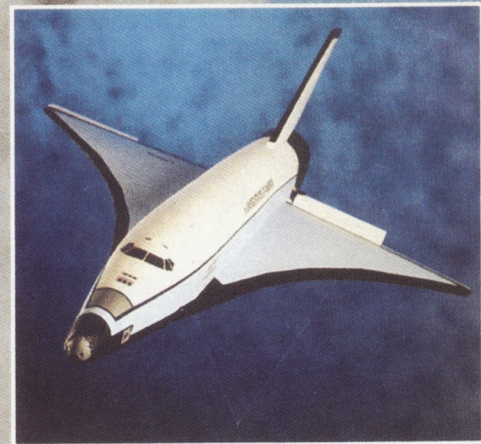

### SPACE SHUTTLE ENDEAVOUR

This exciting replica of the Space Shuttle flies just like the real thing! Boosting under solid rocket power, the Space Shuttle Endeavour can reach altitudes of 1,000 feet! At apogee, the Orbiter glides gracefully to earth while the External Tank and Solid Rocket Boosters parachute back as one unit! The Space Shuttle flies on F and G motors, is easy to build, and features clear plastic fin units for stability. Decals for all five orbiters are included.

The AVATAR SLV (far right) is a lightweight, impact resistant styrene glider over 3' long that boosts under rocket power, and then glides back to earth either by radio control or free flight.

**\$49.95**

The SA-14 ARCHER (center) that resembles a futuristic air to air missile. Highly detailed, the SA-14 ARCHER can defend your airspace, too.

**\$49.95**

The PHANTOM 4000 (lower left) is our most popular entry into high power rocketry, the PHANTOM 4000 goes together quickly, and flies great! Altitudes of 1200' are possible, and recovery is by a colorful 36" parachute.

**\$39.95**

Always fly your rockets in accordance with the NAR Safety Code and applicable laws and regulations.

Recommended for modelers 18 and older.

Always fly your rockets in accordance with the NAR Safety Code