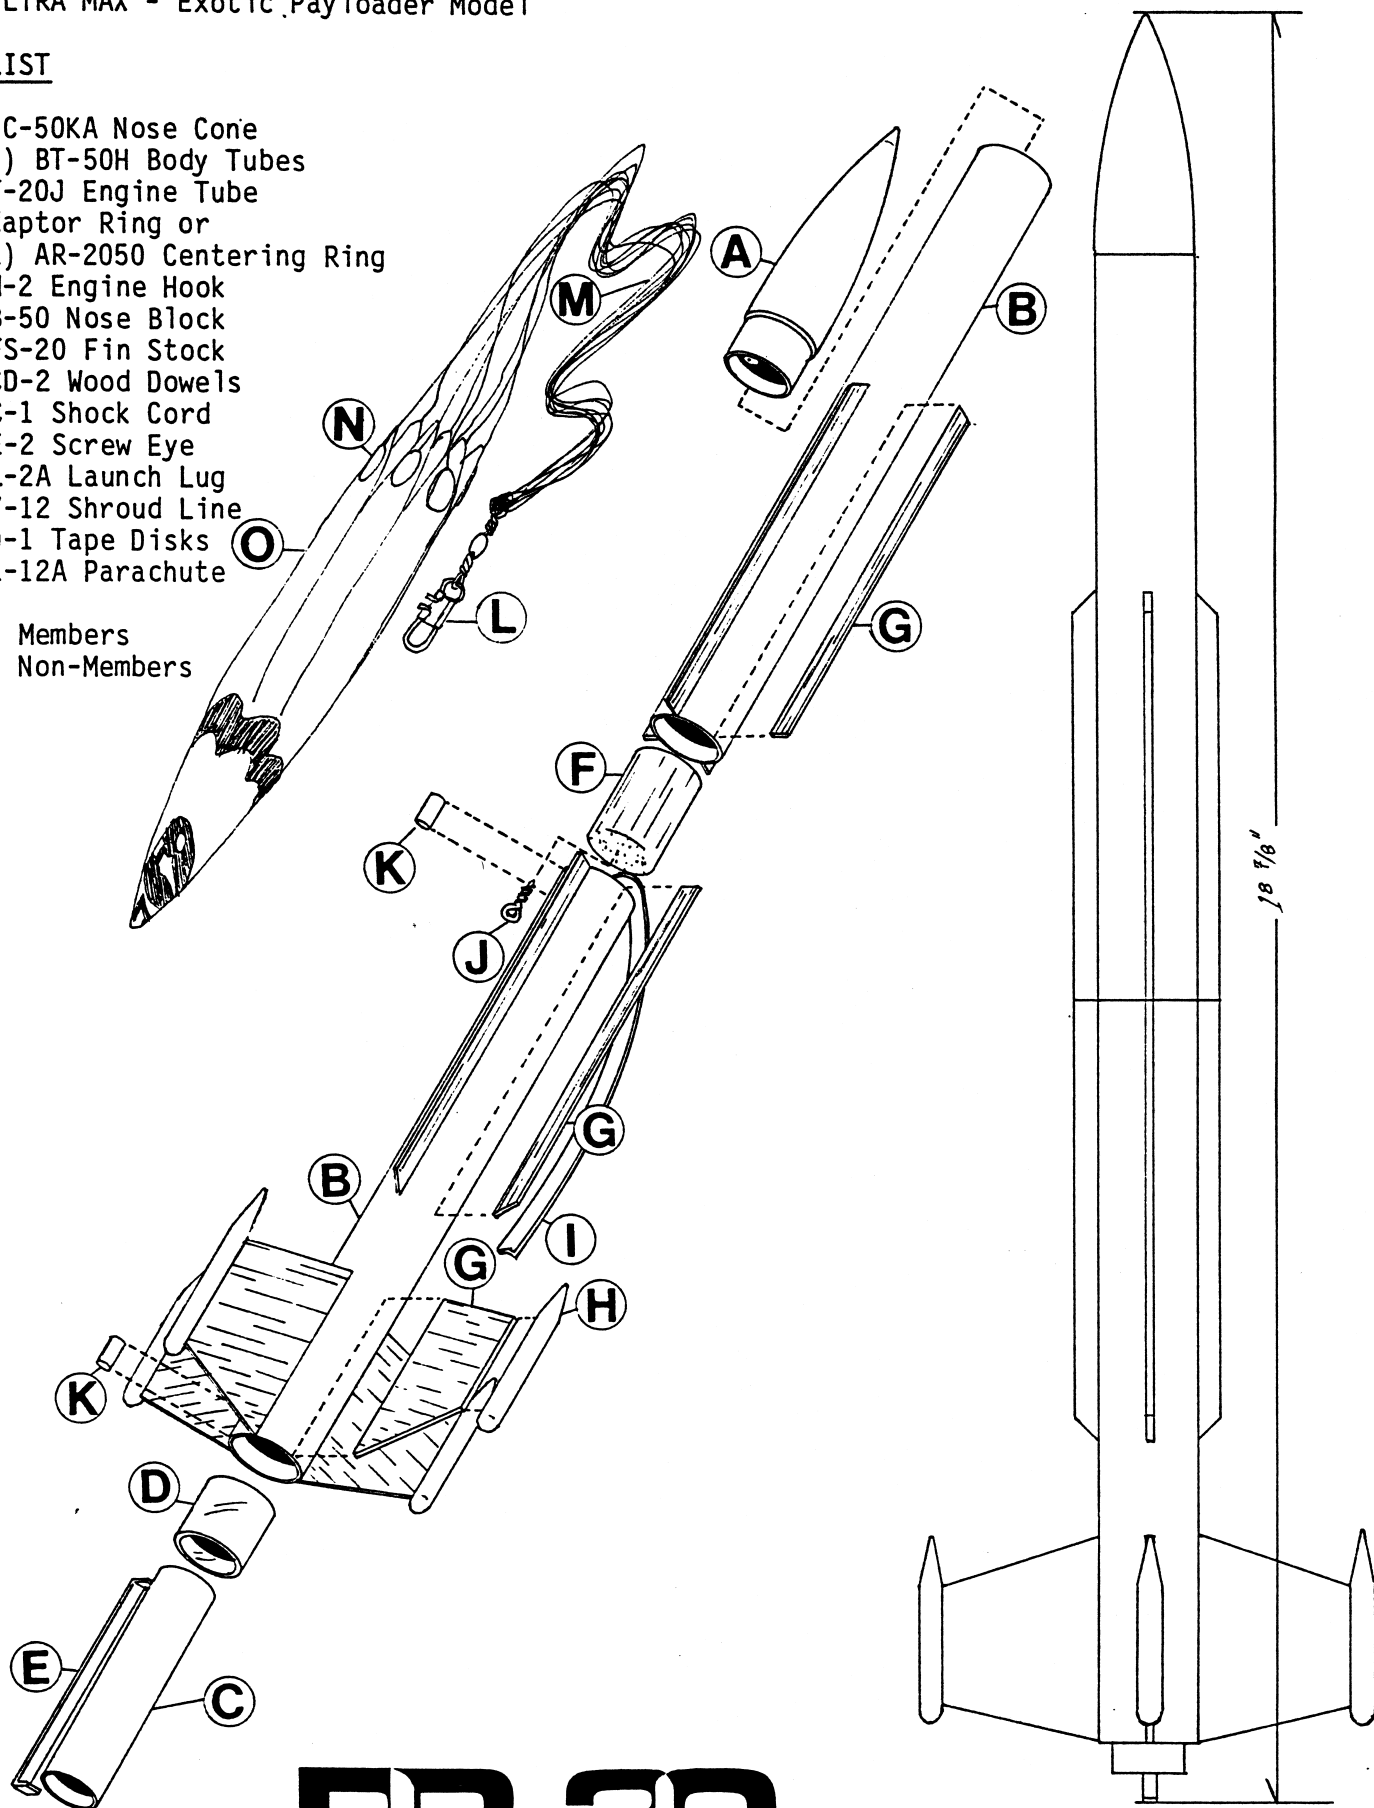

PR-20 ULTRA MAX - Exotic Payloader Model 1

PARTS LIST

- A. PNC-50KA Nose Cone
- B. (2) BT-50H Body Tubes
- C. BT-20J Engine Tube
- D. Adaptor Ring or (2) AR-2050 Centering Ring
- E. EH-2 Engine Hook
- F. NB-50 Nose Block
- G. BFS-20 Fin Stock
- H. NCD-2 Wood Dowels
- I. SC-1 Shock Cord
- J. SE-2 Screw Eye
- K. LL-2A Launch Lug
- L. SV-12 Shroud Line
- M. TD-1 Tape Disks
- N. PK-12A Parachute

$8.50 - Members
$9.00 - Non-Members

PR-20
ULTRA-MAX