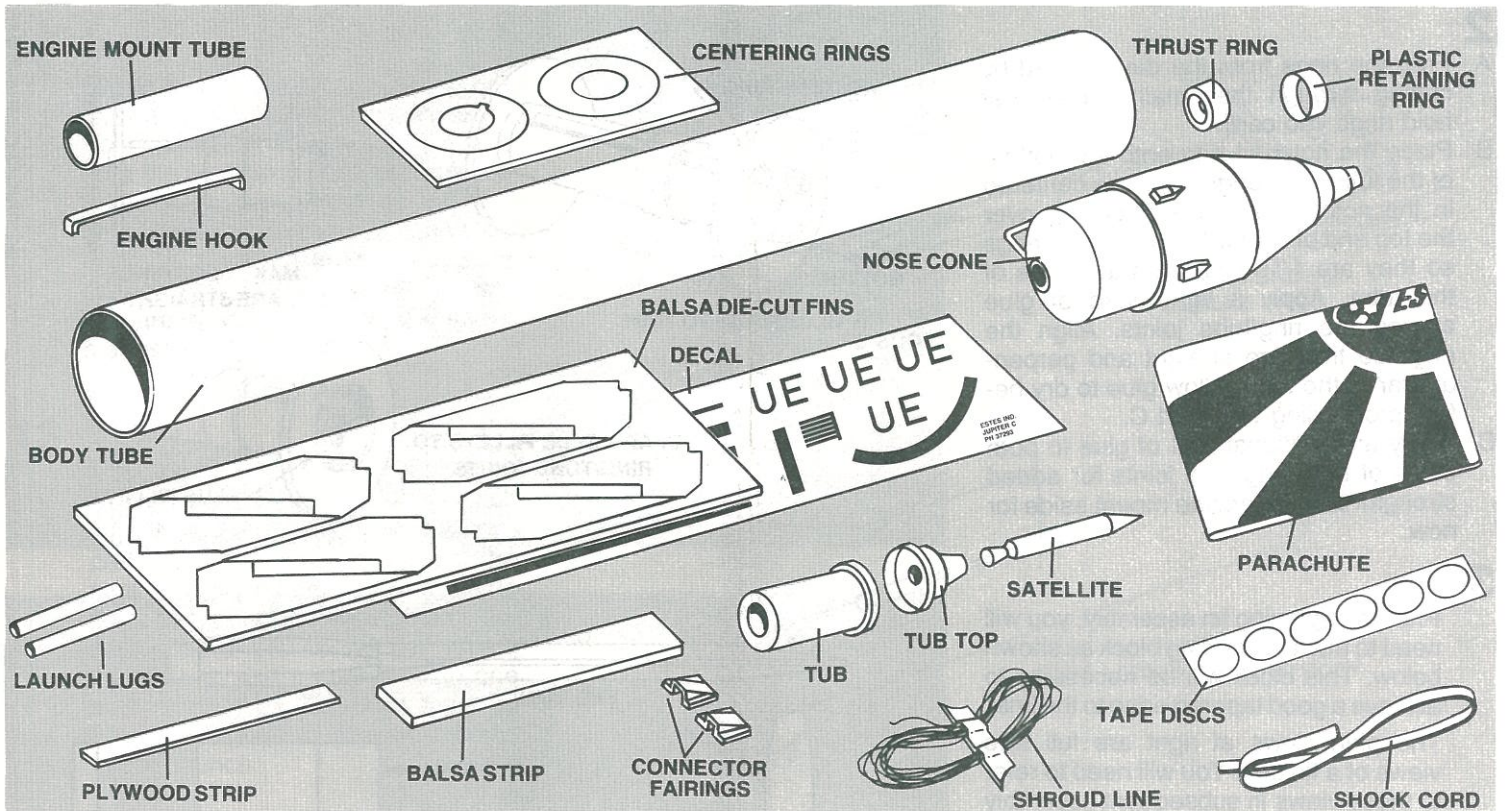

A DAMON COMPANY

ESTES INDUSTRIES
1295 H STREET
PENROSE, COLORADO 81240 USA

Jupiter-C and Explorer-1

THE FIRST UNITED STATES SATELLITE AND SPACE LAUNCH VEHICLE
#1976

ASSEMBLY TIP

Read all instructions before beginning work on your model. Make sure you have all parts and supplies. Test-fit all parts together before applying any glue. If any parts don't fit properly, sand as required for precision assembly.

PARTS AND SUPPLIES

Locate the parts shown below and lay them out on the table in front of you.

In addition to the parts supplied, you will also need: