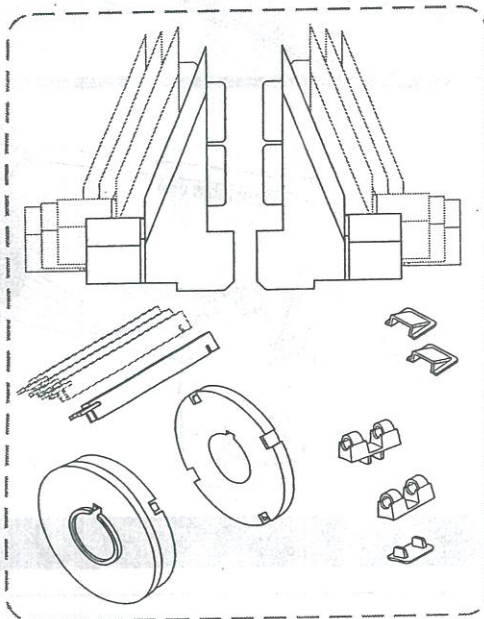

# 2167 INSTRUCTIONS

www.estesrockets.com

Read all instructions. Test fit before gluing.

## PARTS LIST

DECAL SHEET 37071

DECAL SHEET 37072

CAPSULE PARTS 34125

FIN & MOTOR MOUNT PARTS 33107

ACCESSORY BAG 85007

UPPER BODY TUBE 31169

LOWER BODY TUBE 31170